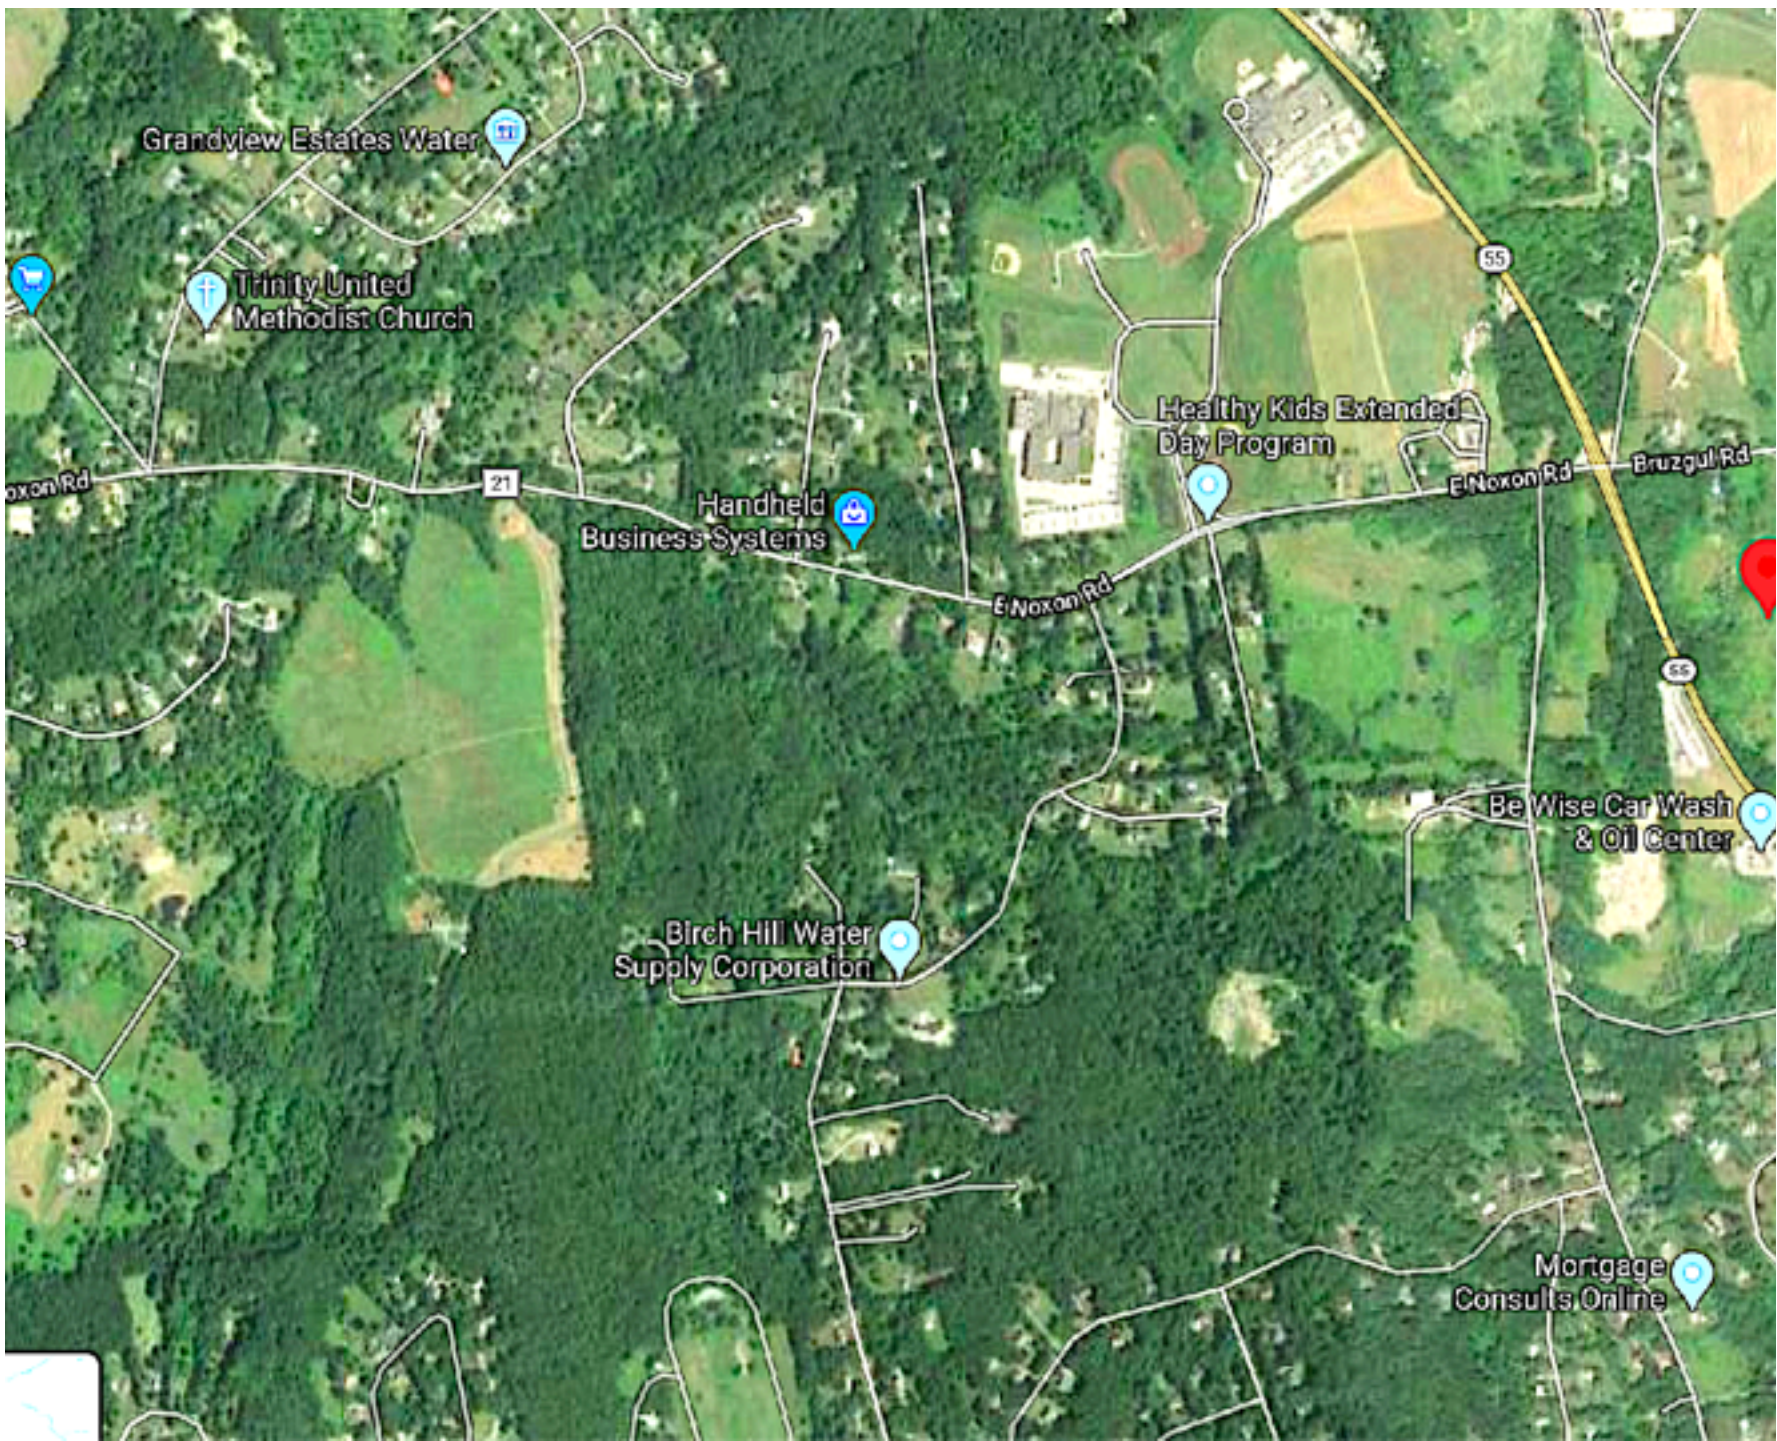

# LOCATION

1760 BRUZGUL ROAD, LAGRANGEVILLE, NY 12540

Source: Esri, DigitalGlobe, GeoEye, Earthstar Geographics, CNR/Saturnus, DS, USDA, USDA/Air, GeoEye, AeroGRID, IGN, IGP, Swisstopo, and the GIS User Community

# LOCATION/TERRAIN